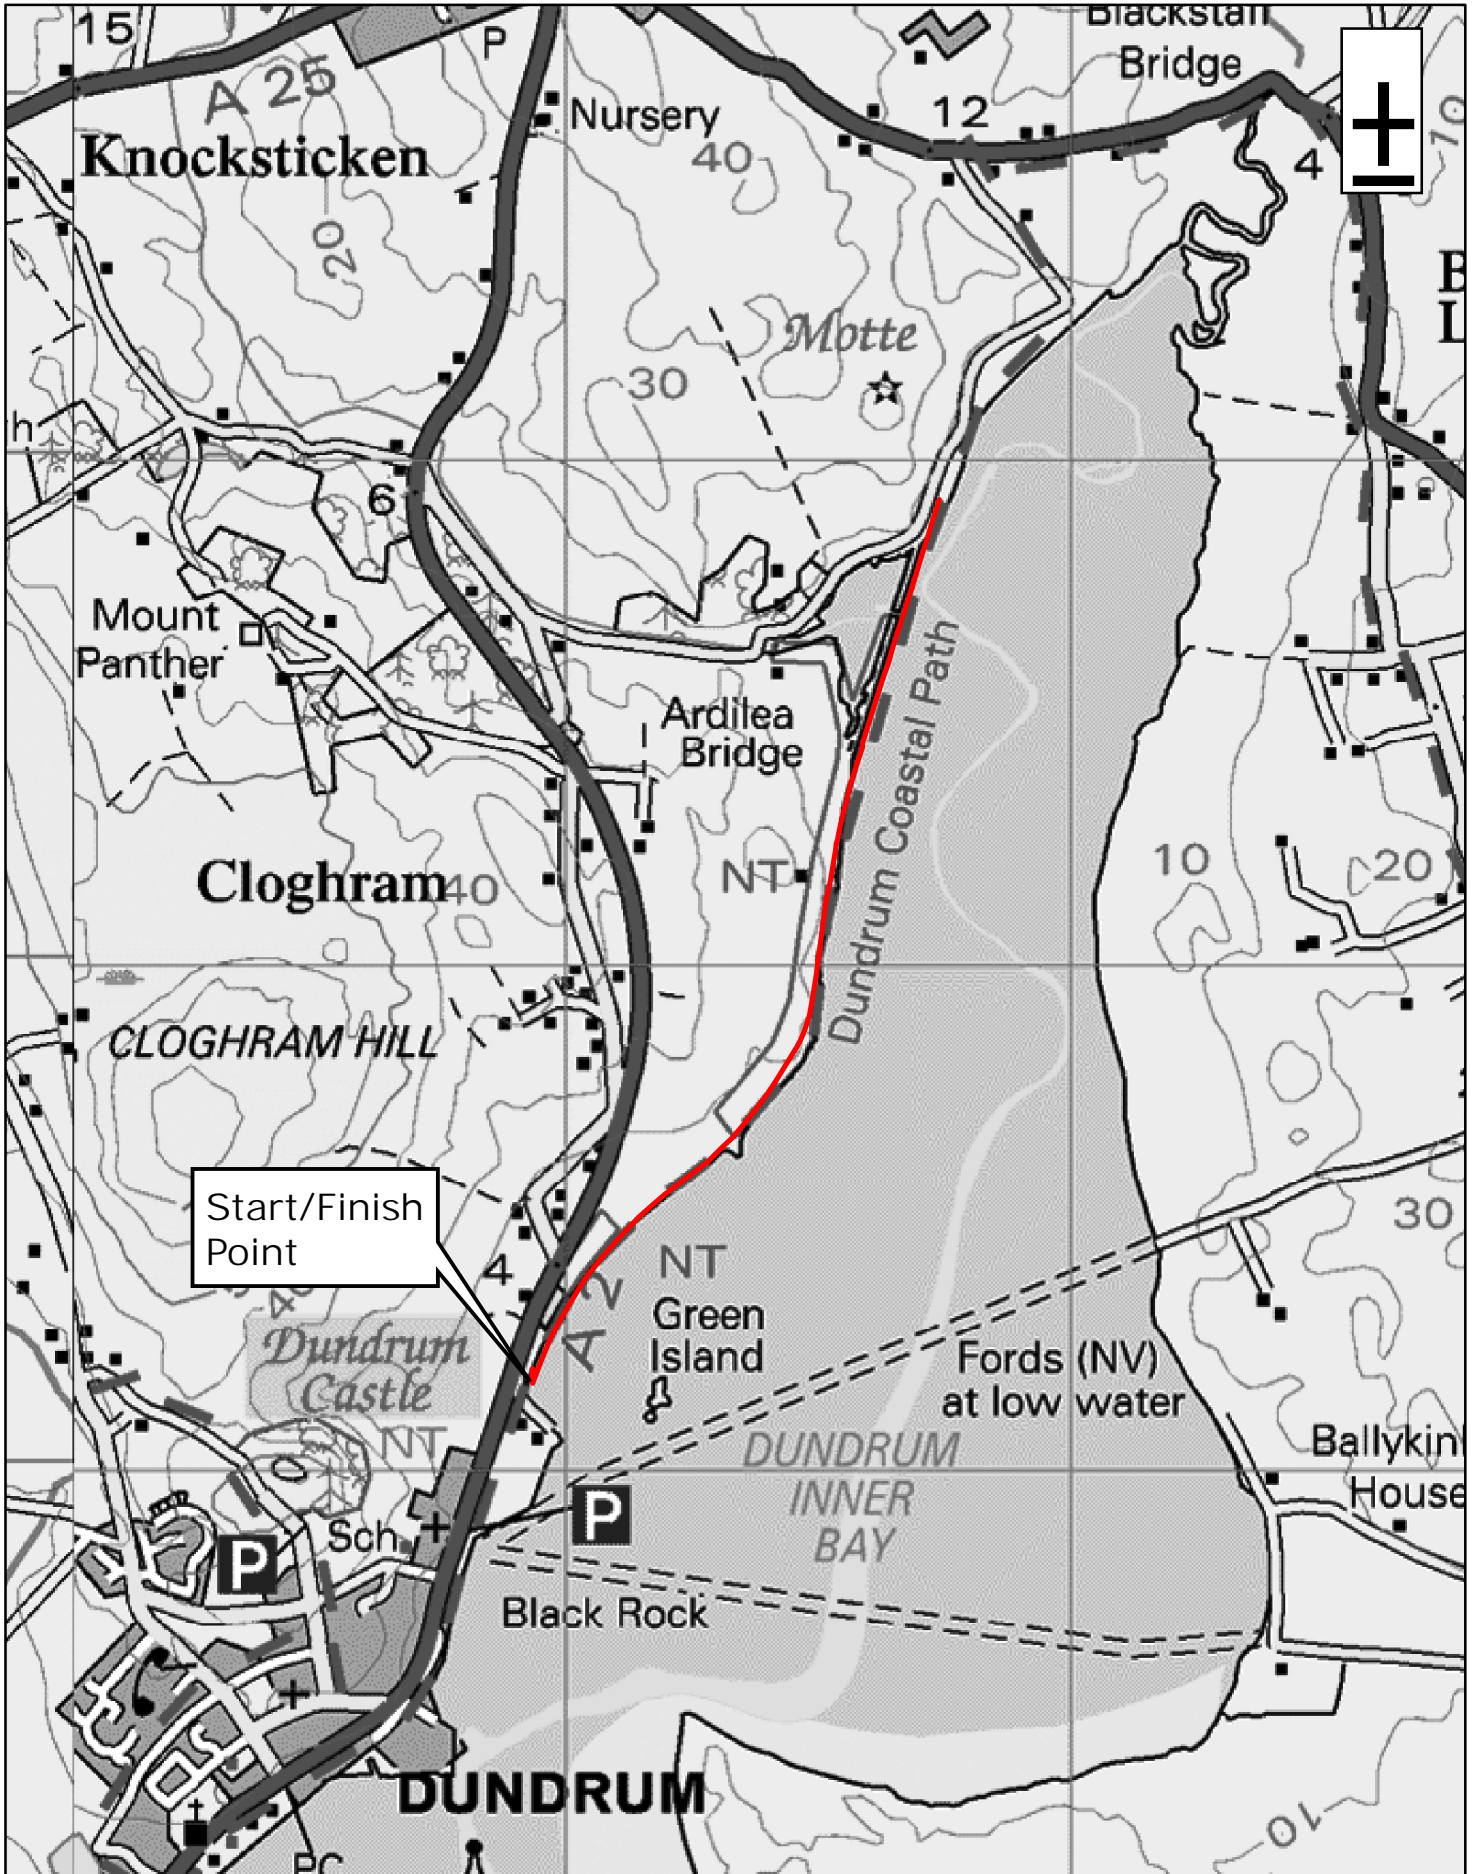

Dundrum Coastal Path

CycleNI.com

Your definitive guide to cycling in Northern Ireland

1:15,000

0 0.125 0.25 0.5 Miles

This material is Crown Copyright and is reproduced with the permission of Land and Property Services under delegated authority from the Controller of Her Majesty's Stationary Office, © Crown copyright and database rights NIMA ESA&LA205.2