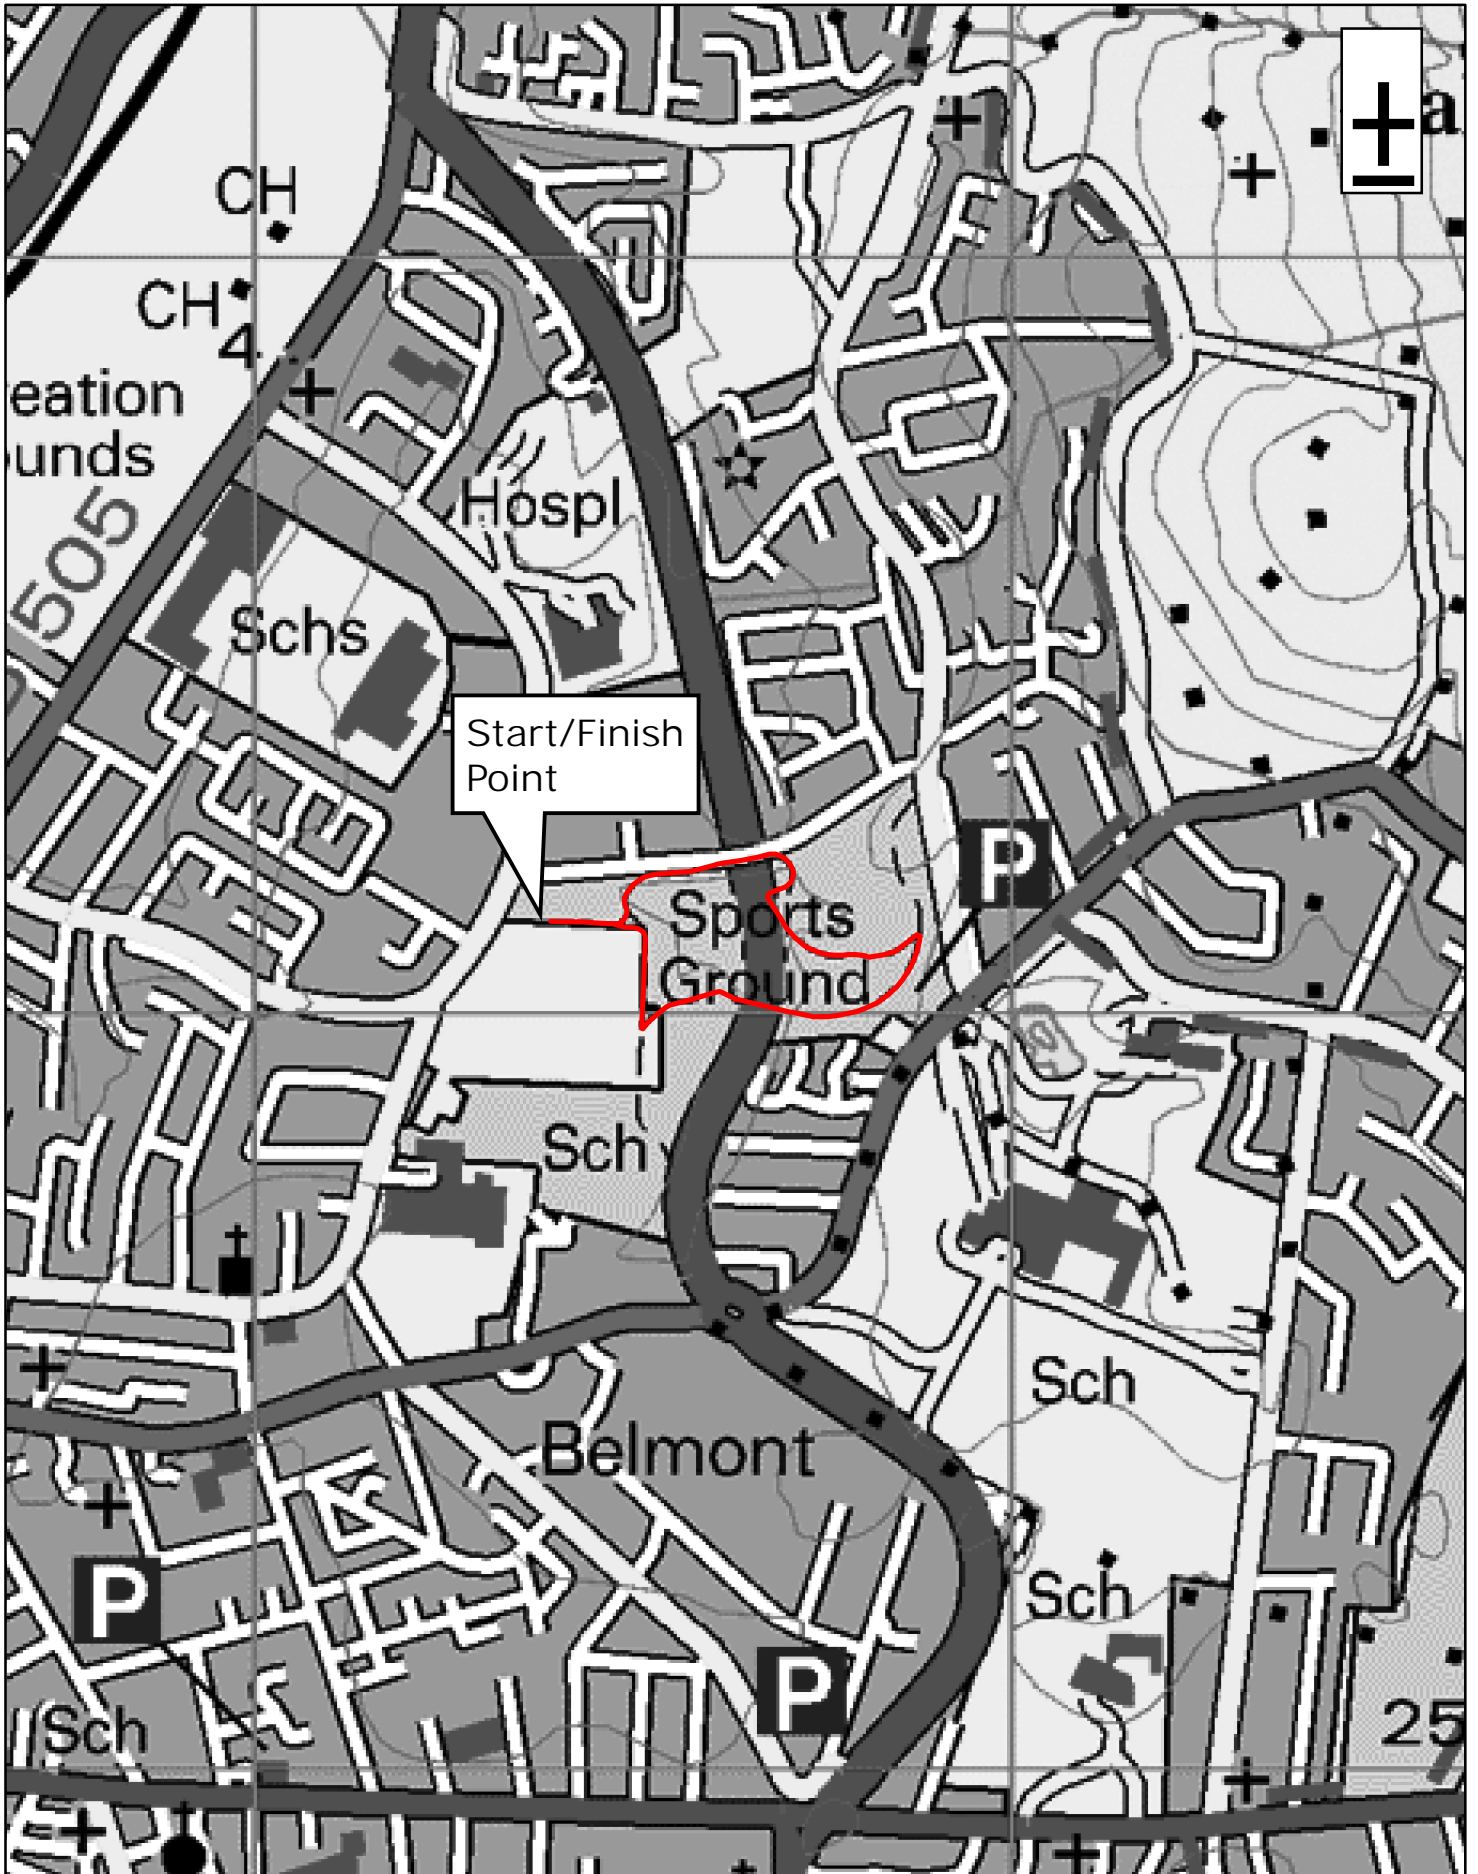

Belmont Park

CycleNI.com

Your definitive guide to cycling in Northern Ireland

1:10,000

0 0.1 0.2 0.4 Miles

This material is Crown Copyright and is reproduced with the permission of Land and Property Services under delegated authority from the Controller of Her Majesty's Stationary Office, © Crown copyright and database rights NIMA ESA&LA205.2