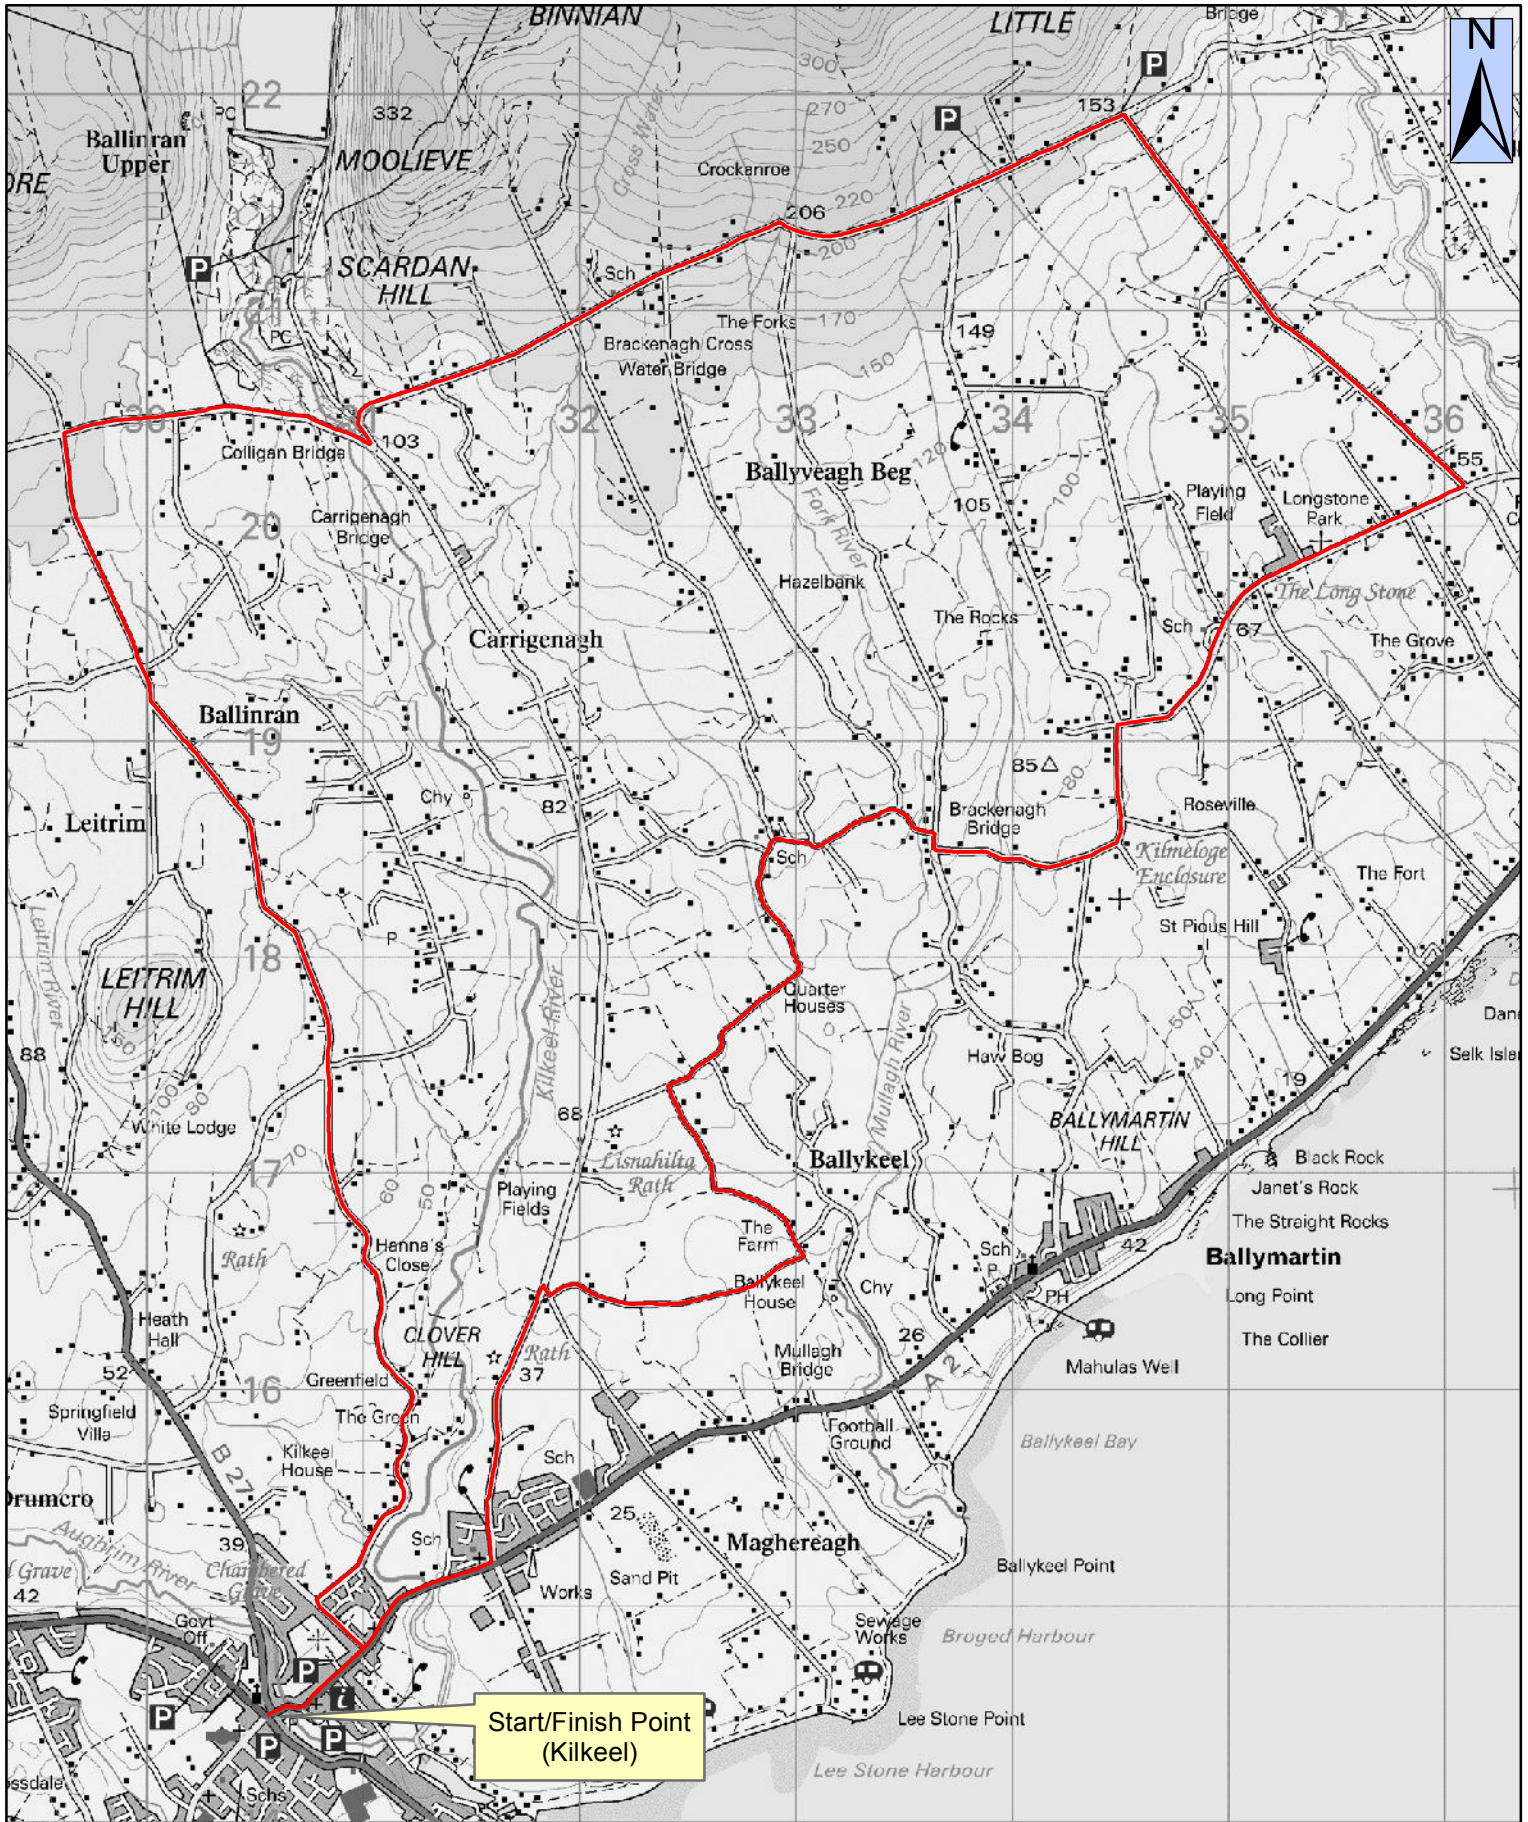

# Head Road Cycle Route

1:35,000

CycleNI.com

Your definitive guide to cycling in Northern Ireland

This material is Crown Copyright and is reproduced with the permission of Land and Property Services under delegated authority from the Controller of Her Majesty's Stationary Office, © Crown copyright and database rights NIMA ESA&LA205.2