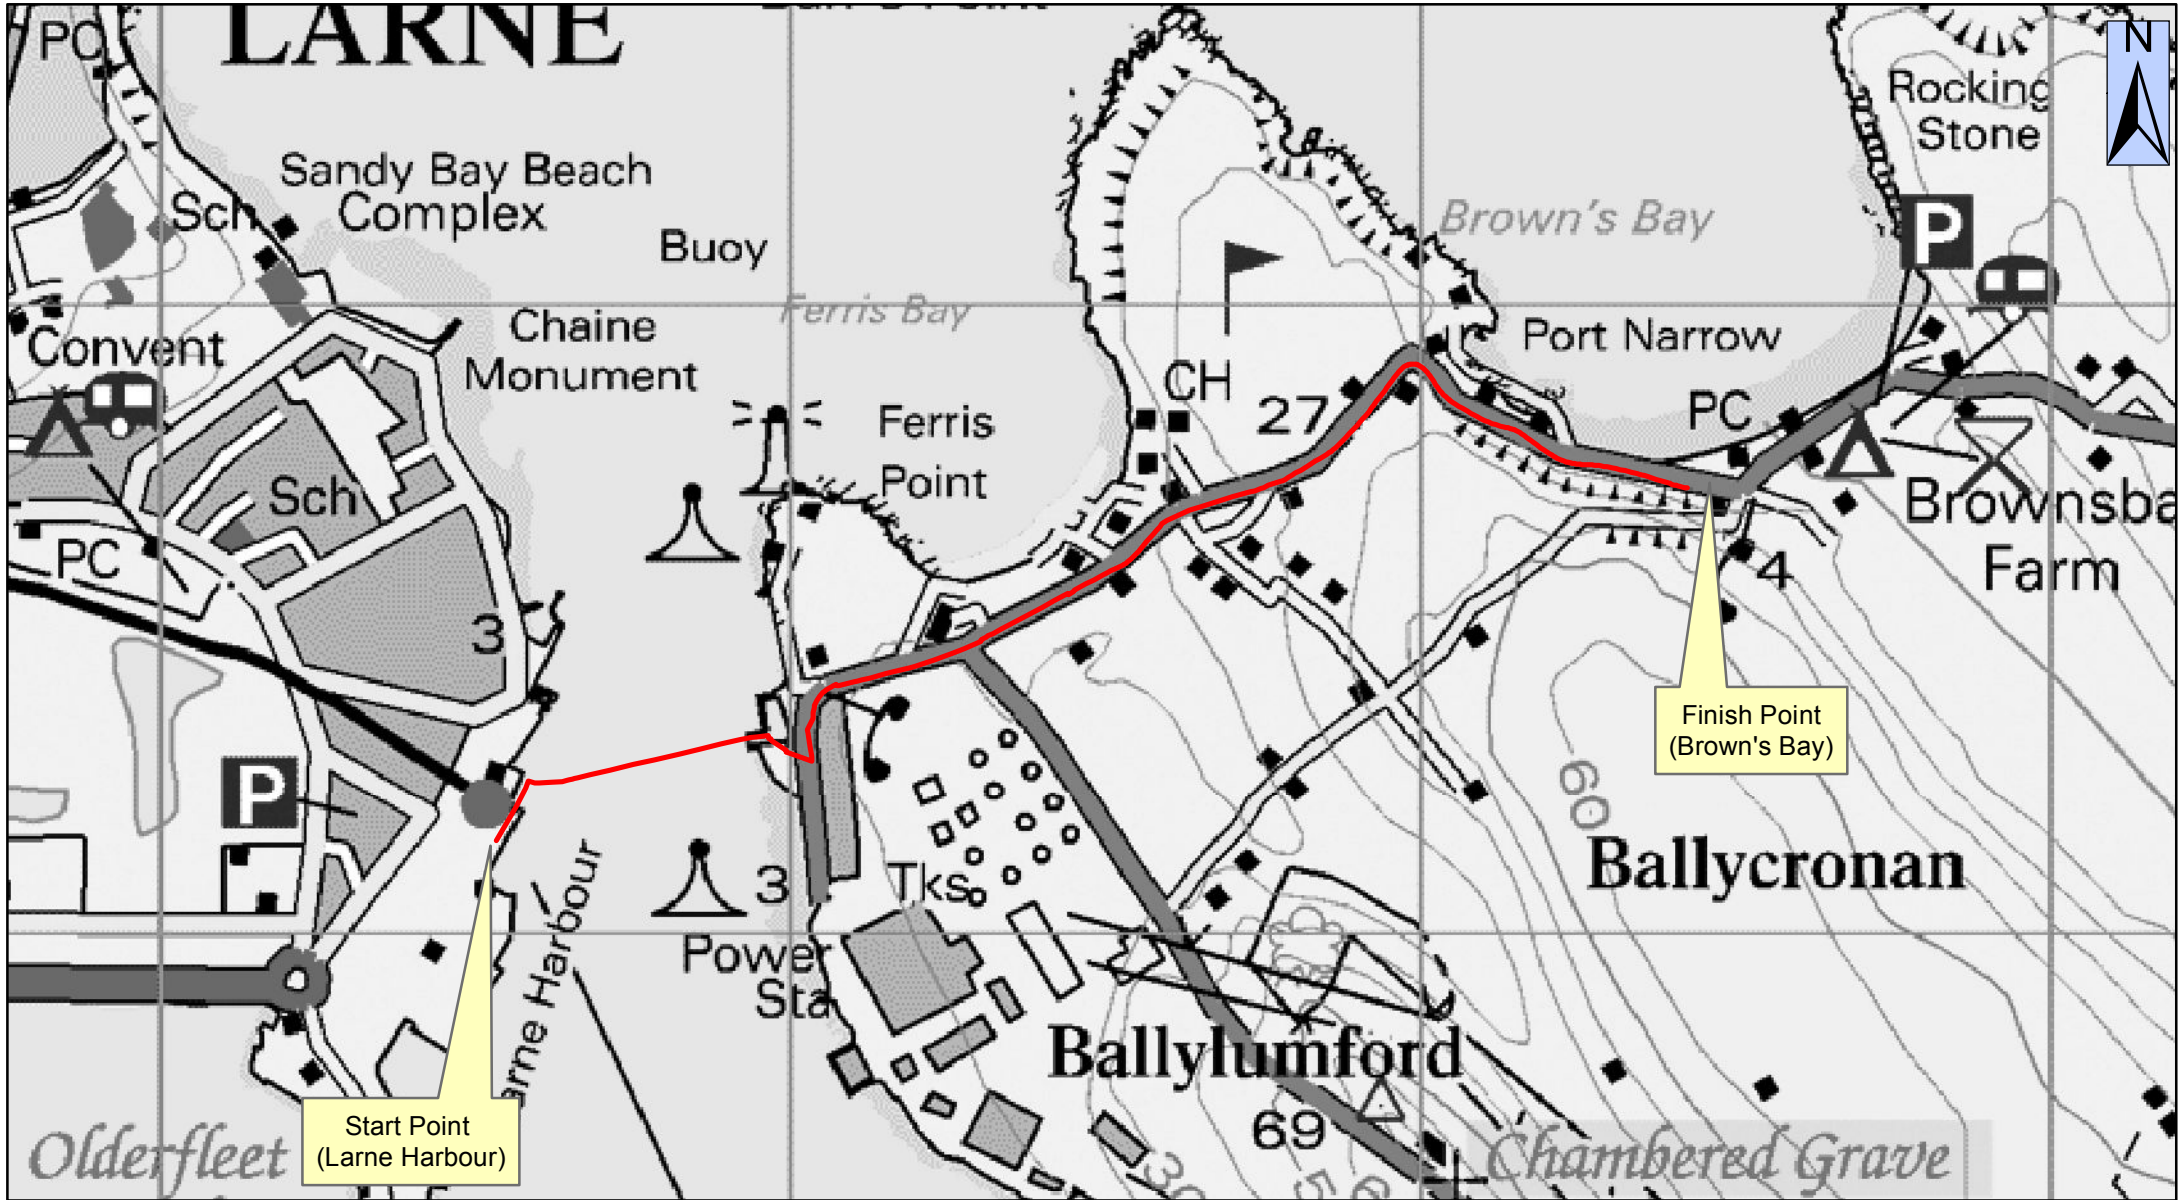

# Larne to Brown's Bay

1:12,000

**CycleNI.com**

Your definitive guide to cycling in Northern Ireland

This material is Crown Copyright and is reproduced with the permission of Land and Property Services under delegated authority from the Controller of Her Majesty's Stationary Office, © Crown copyright and database rights NIMA ESA&LA205.2