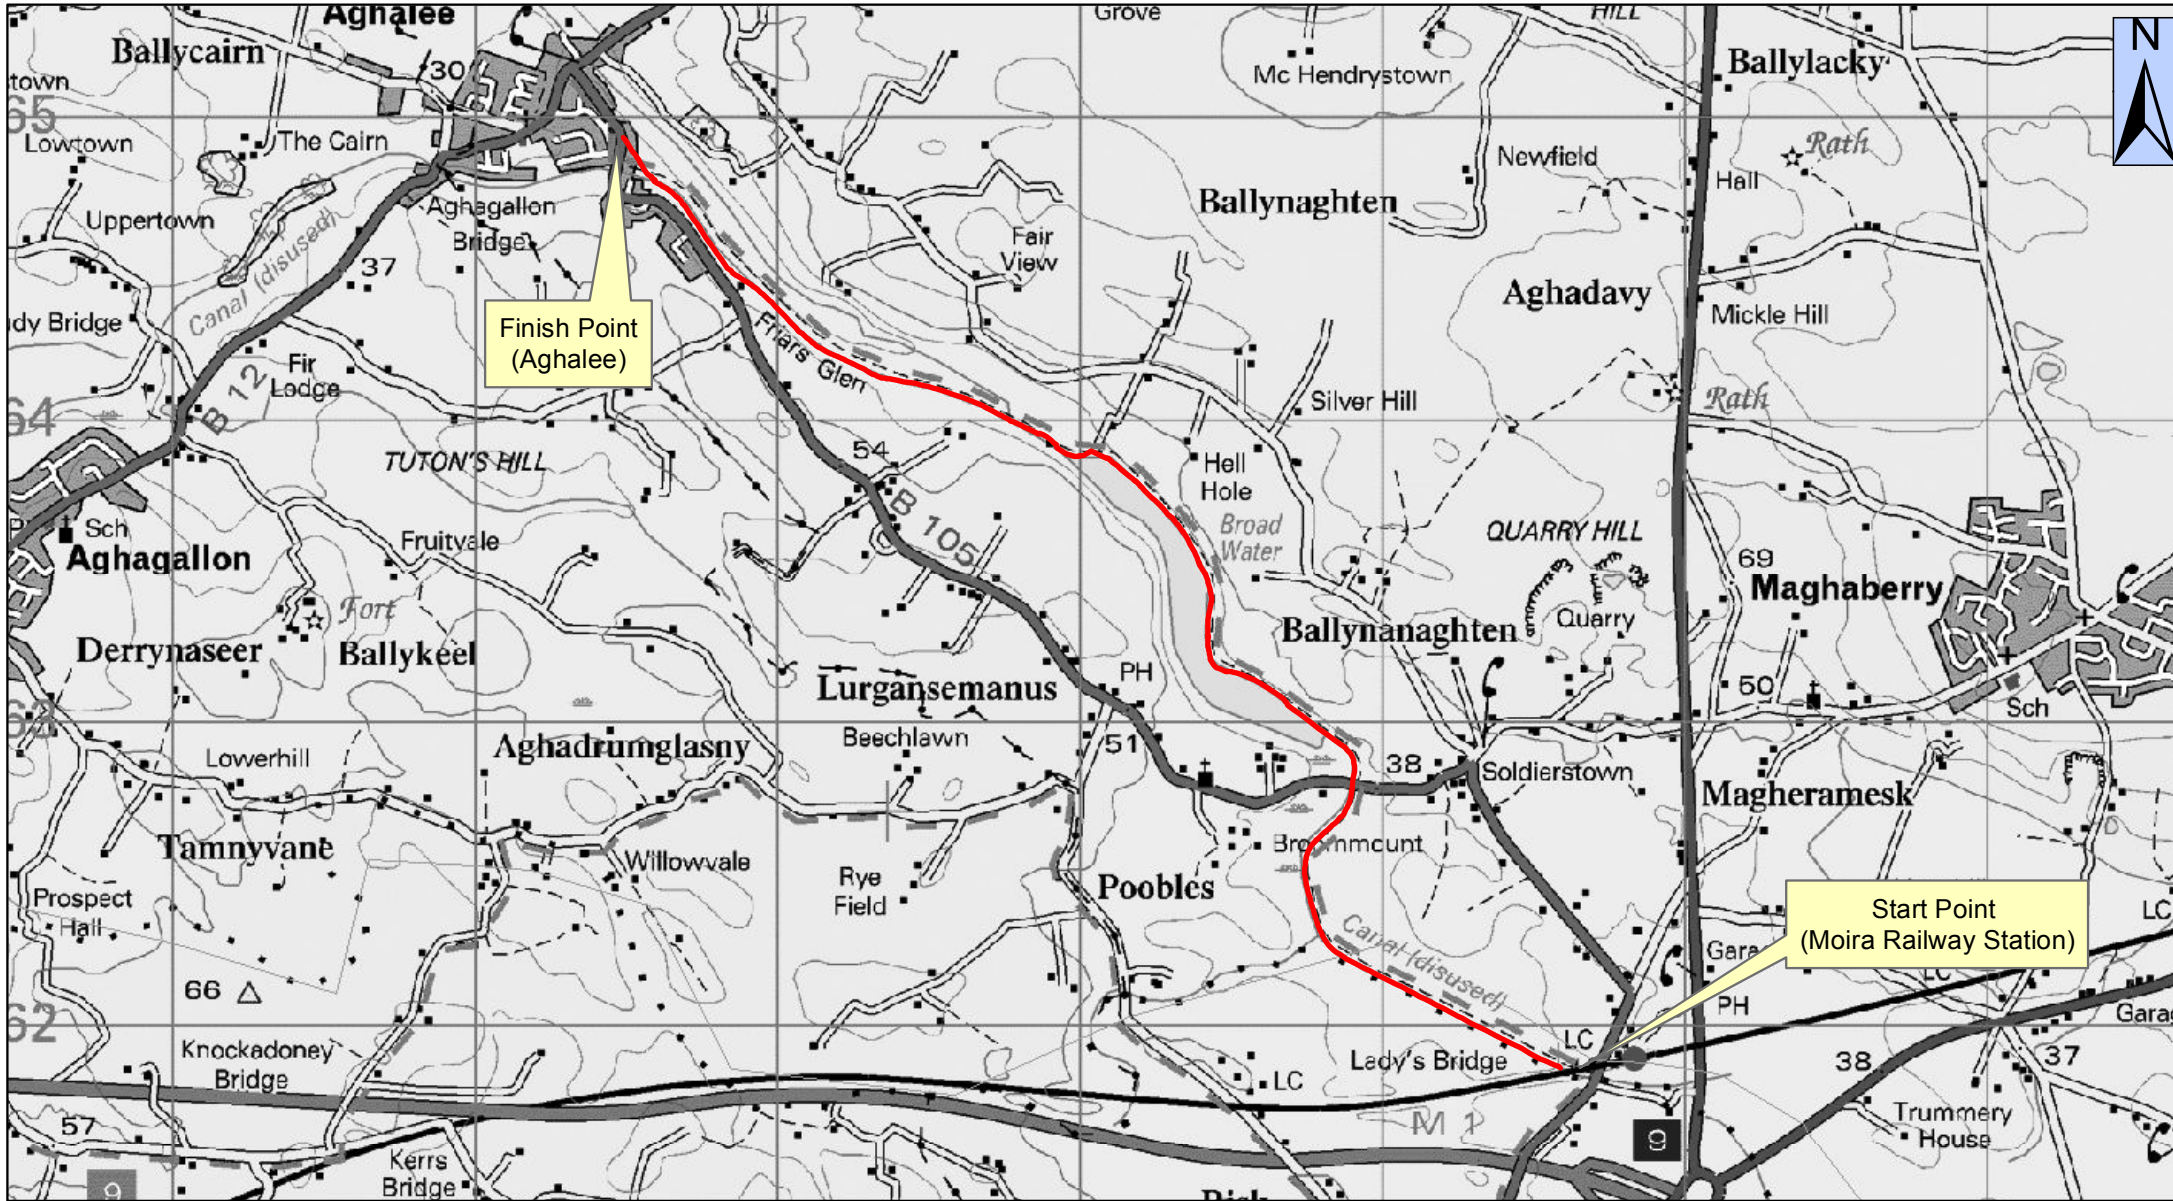

Broad Water Cycle Route

1:25,000

CycleNI.com

Your definitive guide to cycling in Northern Ireland

This material is Crown Copyright and is reproduced with the permission of Land and Property Services under delegated authority from the Controller of Her Majesty's Stationary Office, © Crown copyright and database rights NIMA ESA&LA205.2