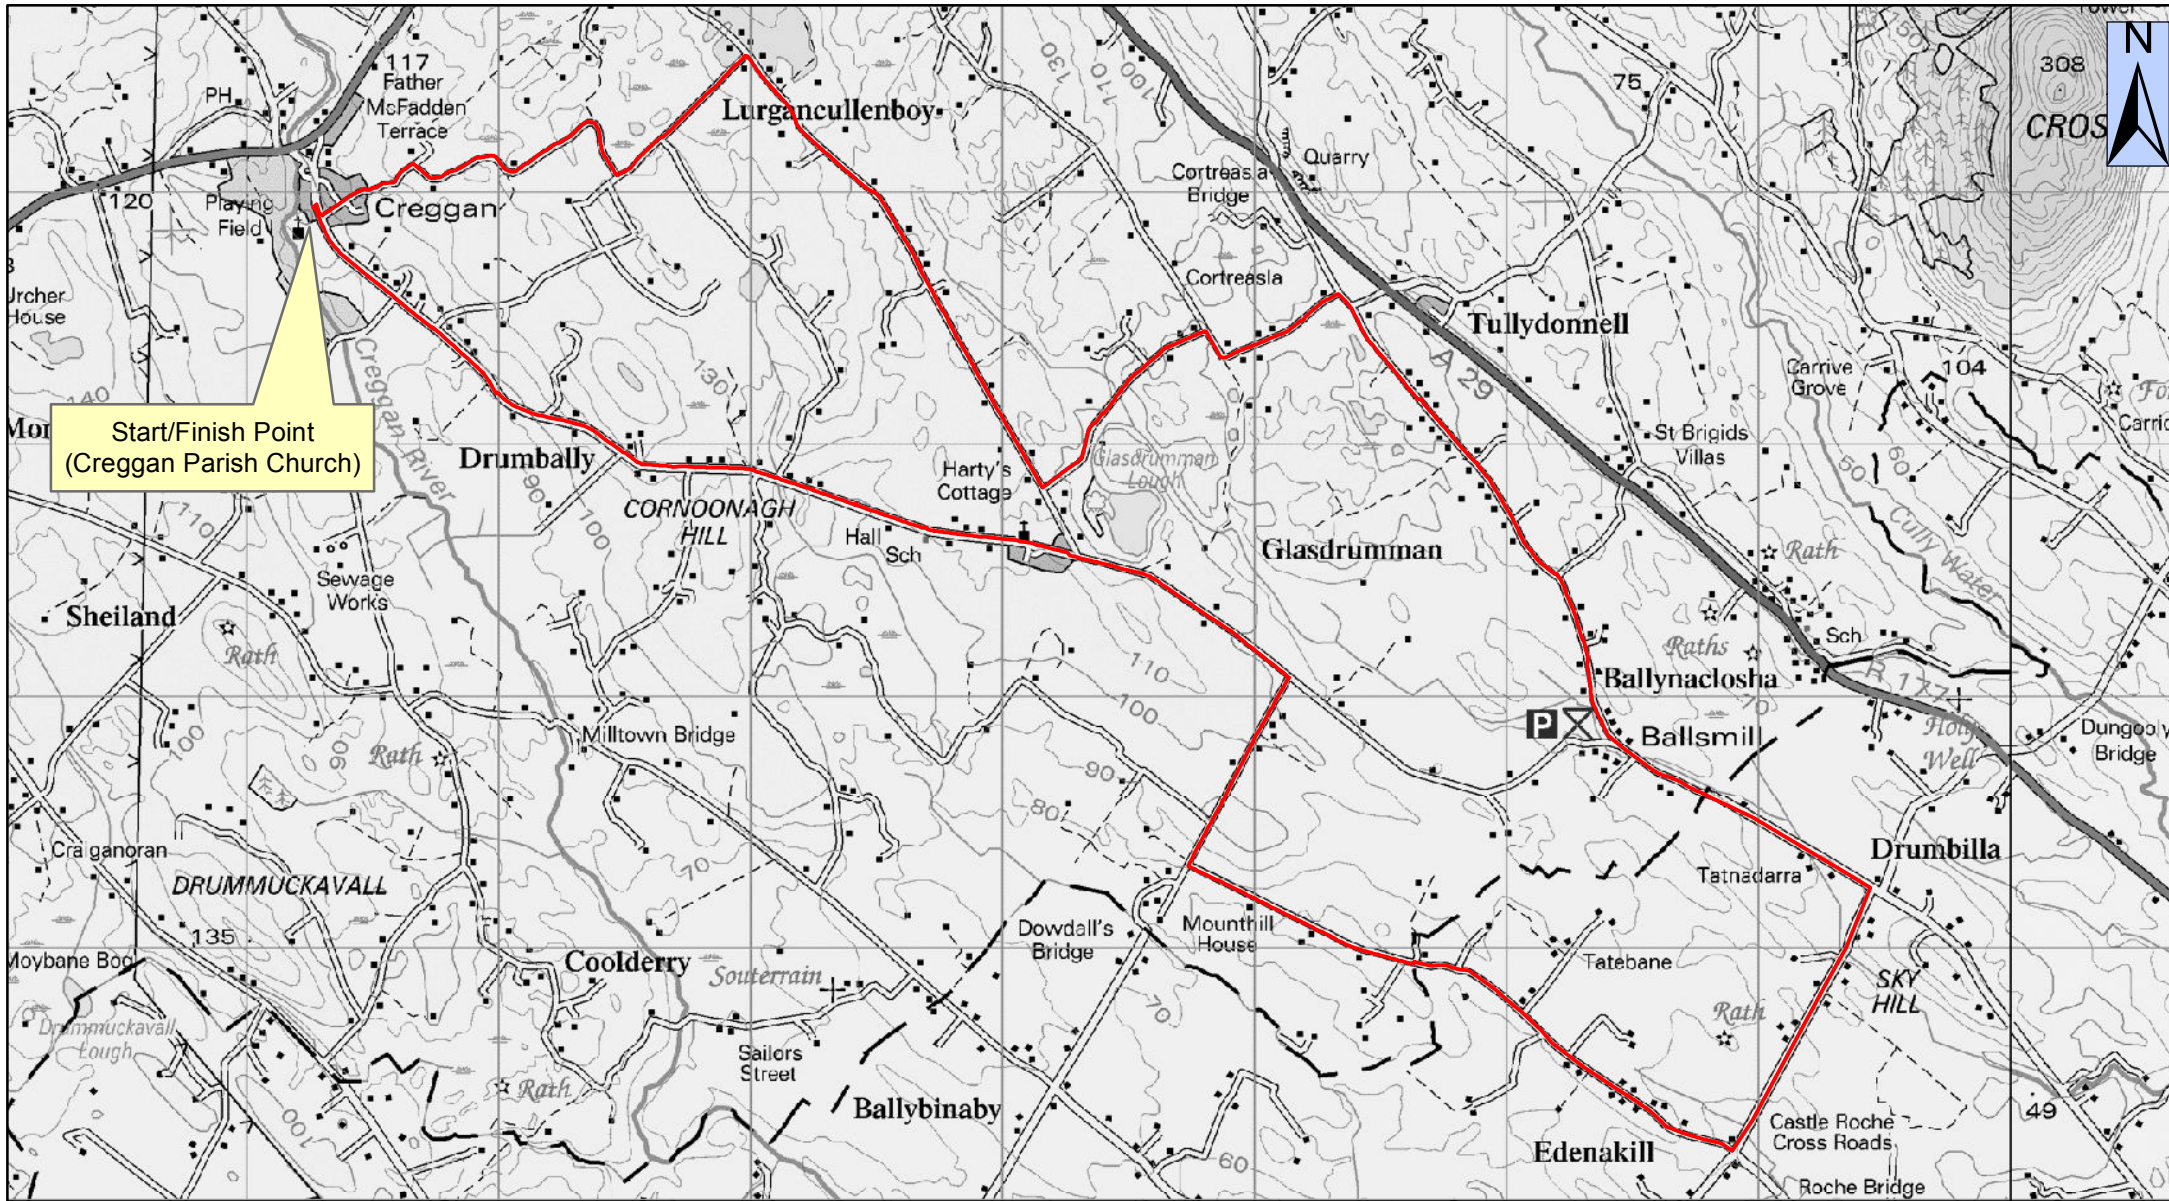

# Poets Trail - O'Neill Loop

**CycleNI.com**

Your definitive guide to cycling in Northern Ireland

1:30,000

This material is Crown Copyright and is reproduced with the permission of Land and Property Services under delegated authority from the Controller of Her Majesty's Stationary Office, © Crown copyright and database rights NIMA ESA&LA205.2