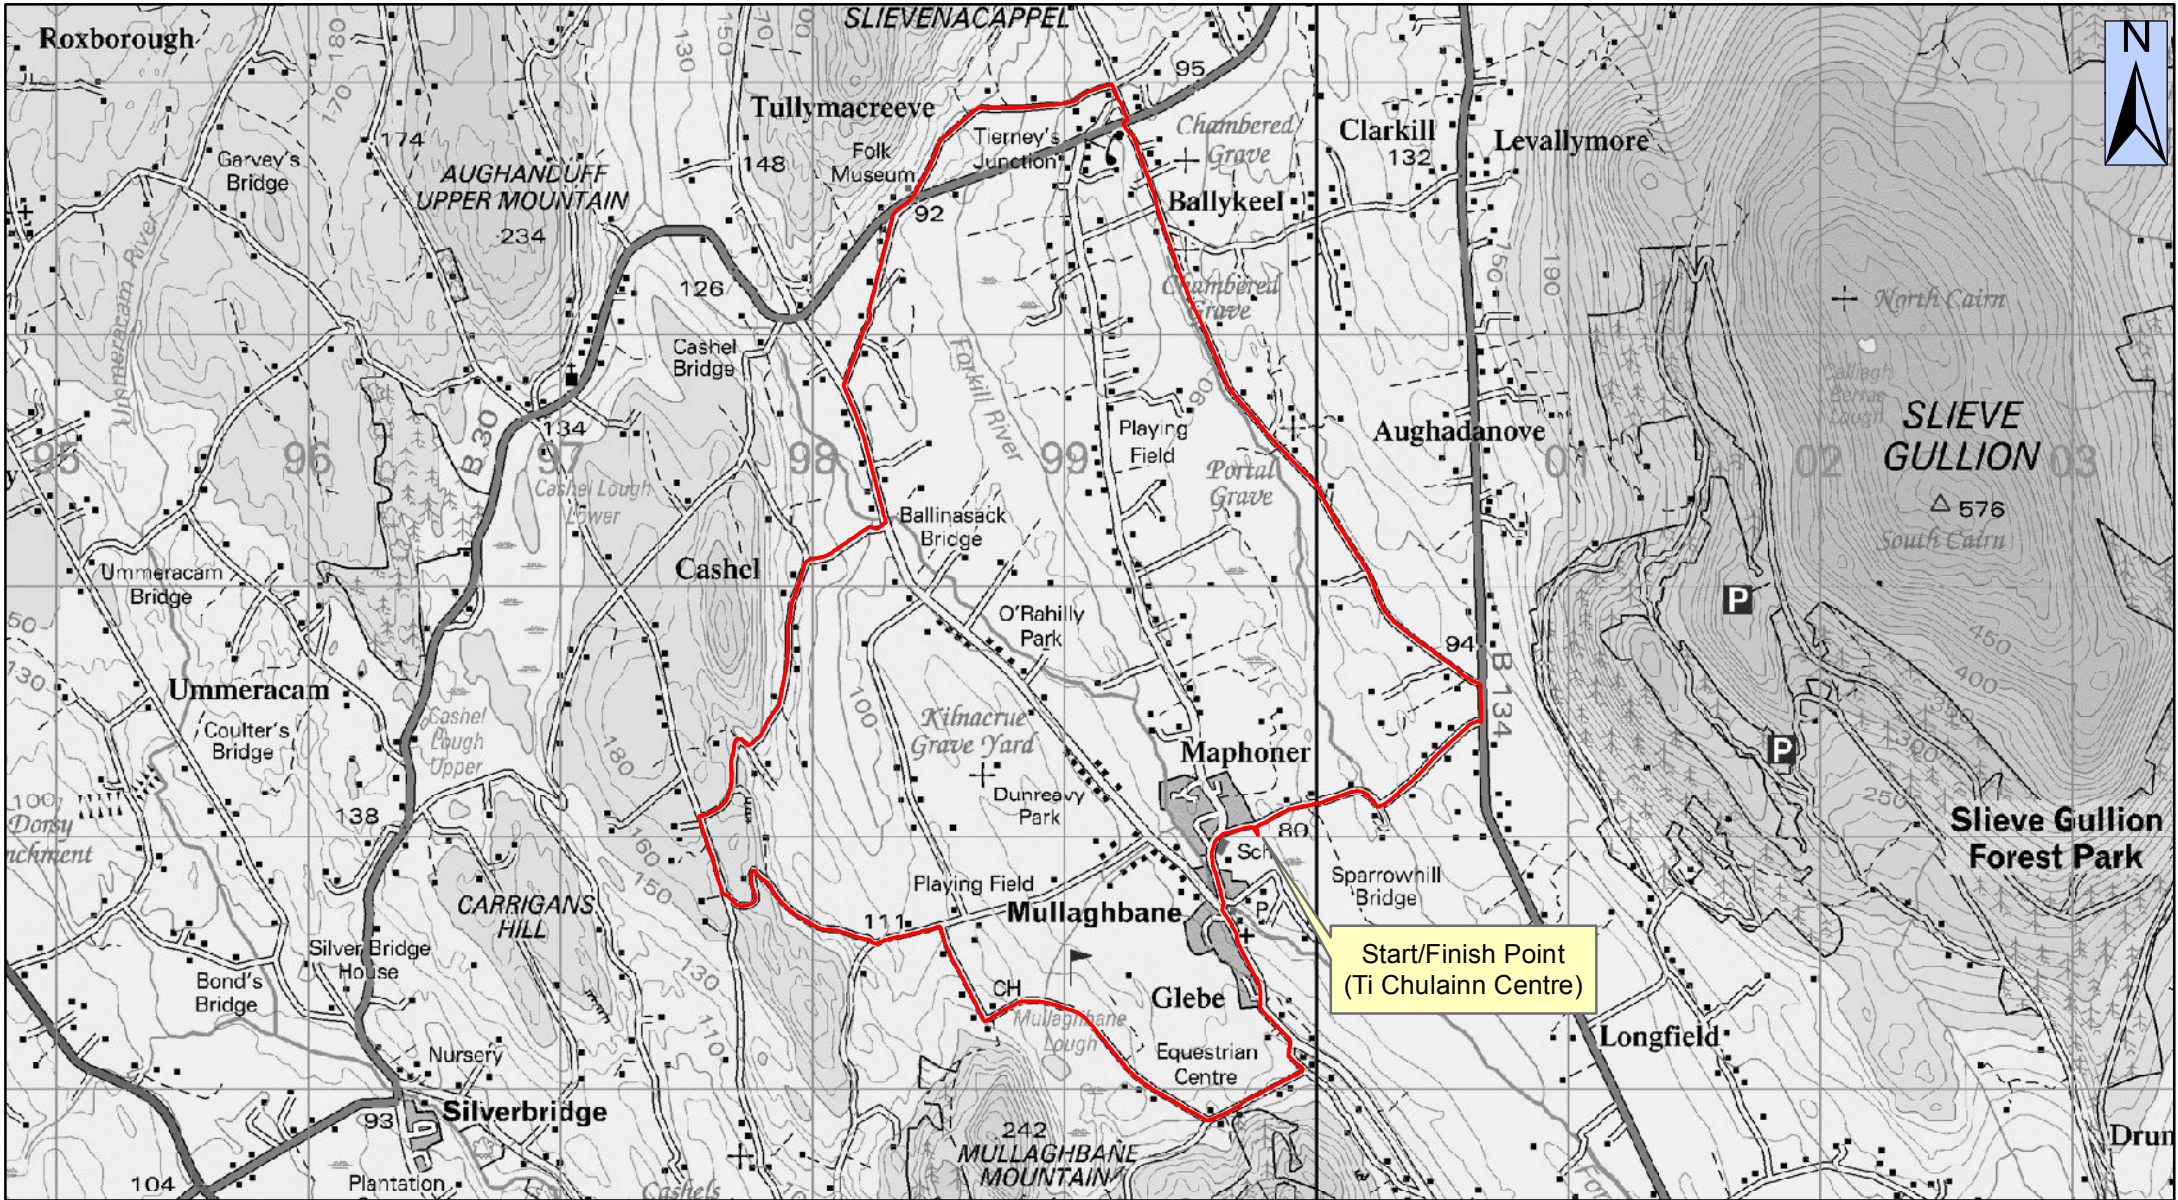

Poets Trail - Ballykeel Loop

1:30,000

CycleNI.com

Your definitive guide to cycling in Northern Ireland

This material is Crown Copyright and is reproduced with the permission of Land and Property Services under delegated authority from the Controller of Her Majesty's Stationary Office, © Crown copyright and database rights NIMA ESA&LA205.2