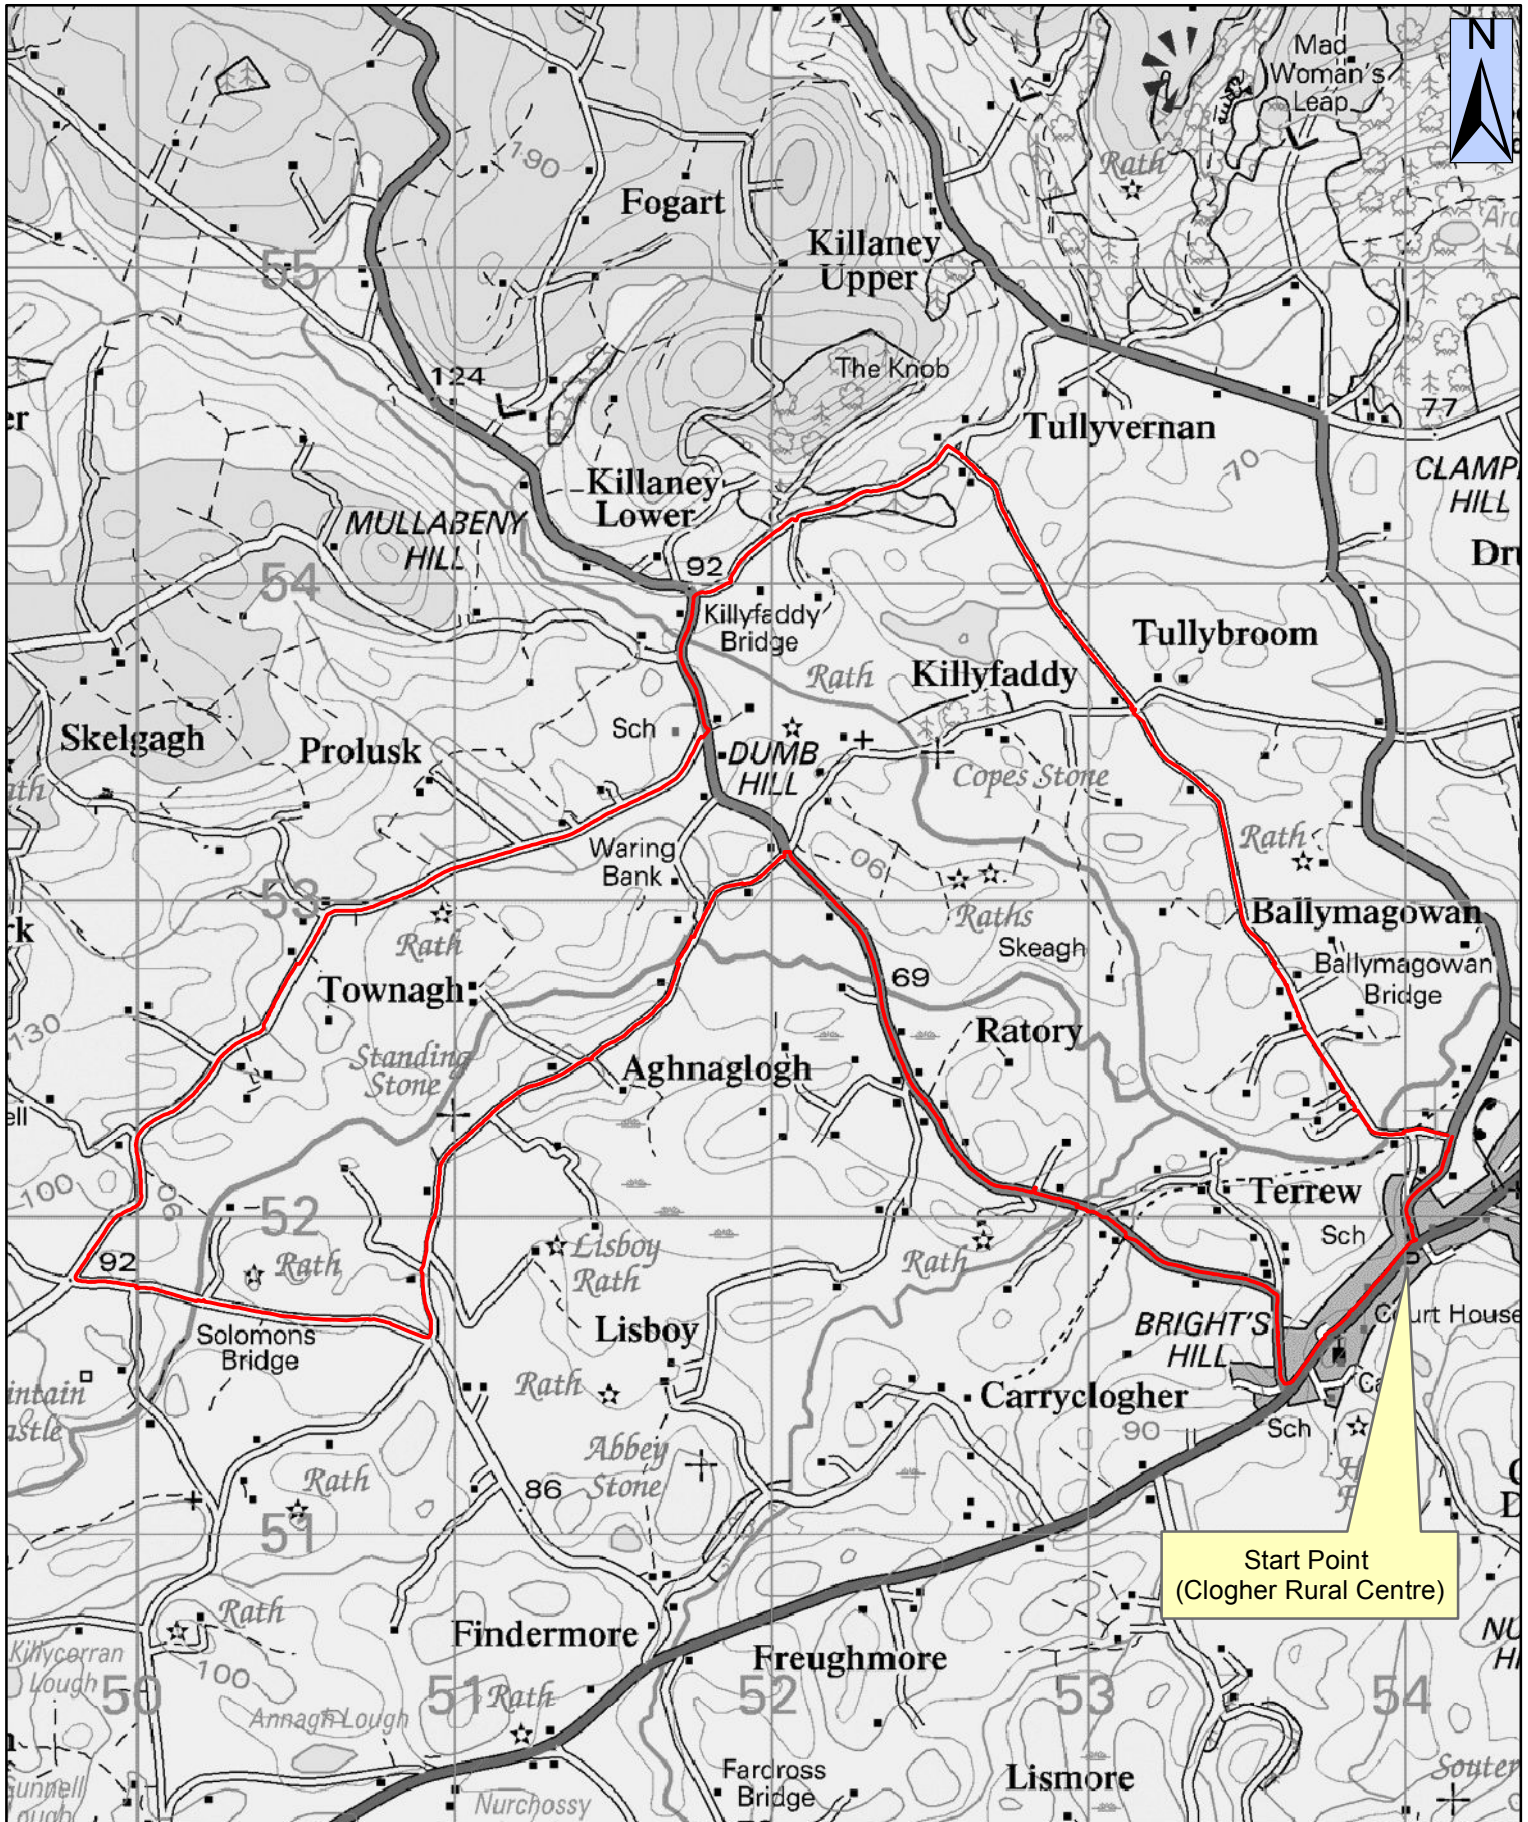

Carleton Trail (Black Route)

1:50,000

CycleNI.com

Your definitive guide to cycling in Northern Ireland

This material is Crown Copyright and is reproduced with the permission of Land and Property Services under delegated authority from the Controller of Her Majesty's Stationary Office, © Crown copyright and database rights NIMA ESA&LA205.2