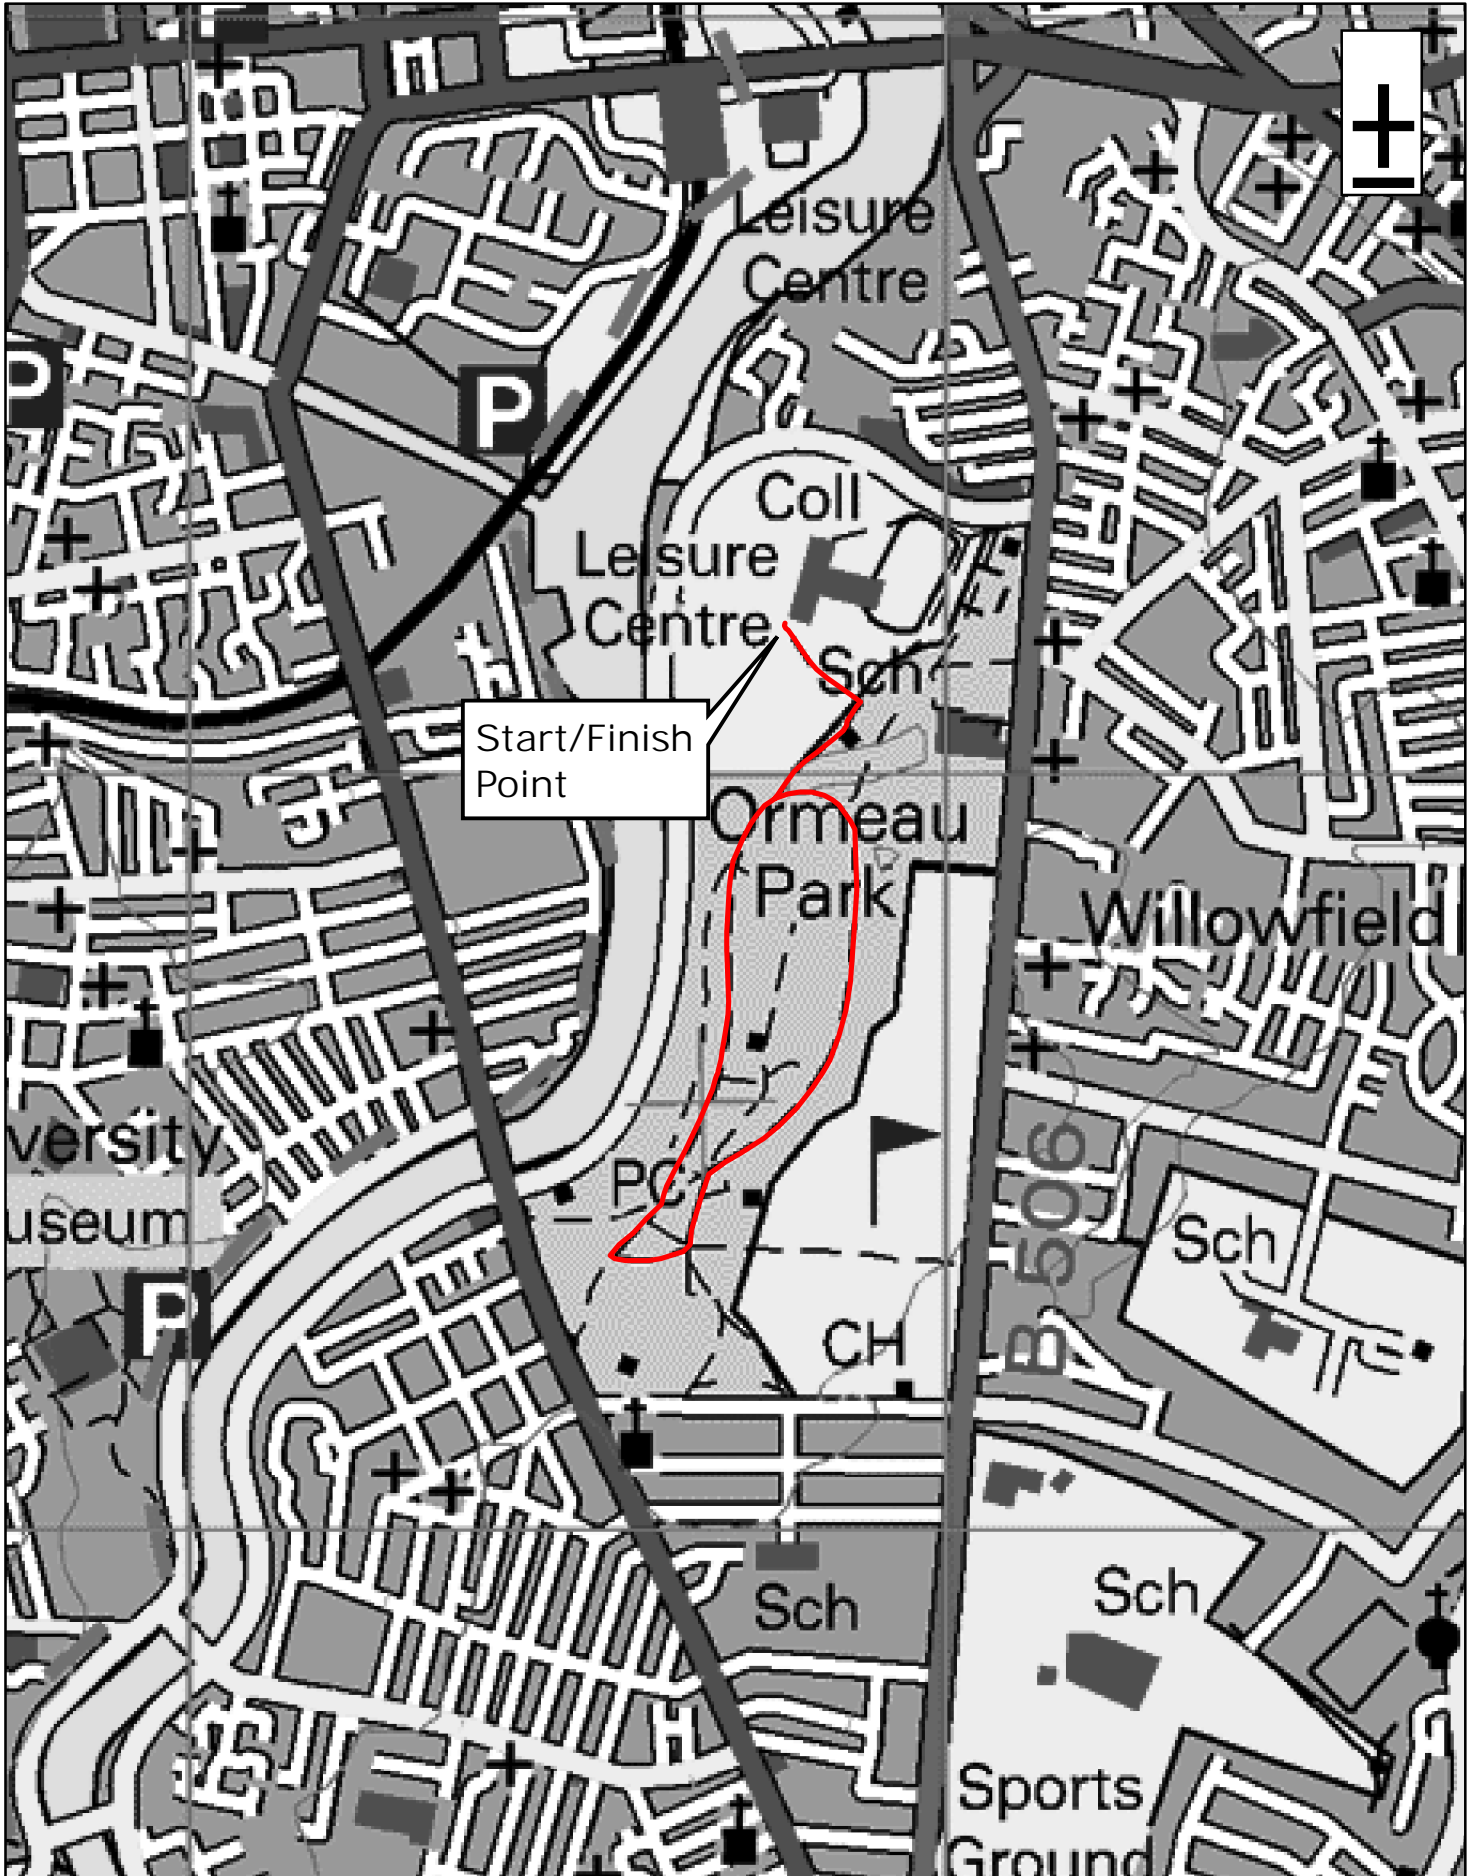

Ormeau Park

CycleNI.com

Your definitive guide to cycling in Northern Ireland

1:10,000

0 0.1 0.2 0.4 Miles

This material is Crown Copyright and is reproduced with the permission of Land and Property Services under delegated authority from the Controller of Her Majesty's Stationary Office, © Crown copyright and database rights NIMA ESA&LA205.2