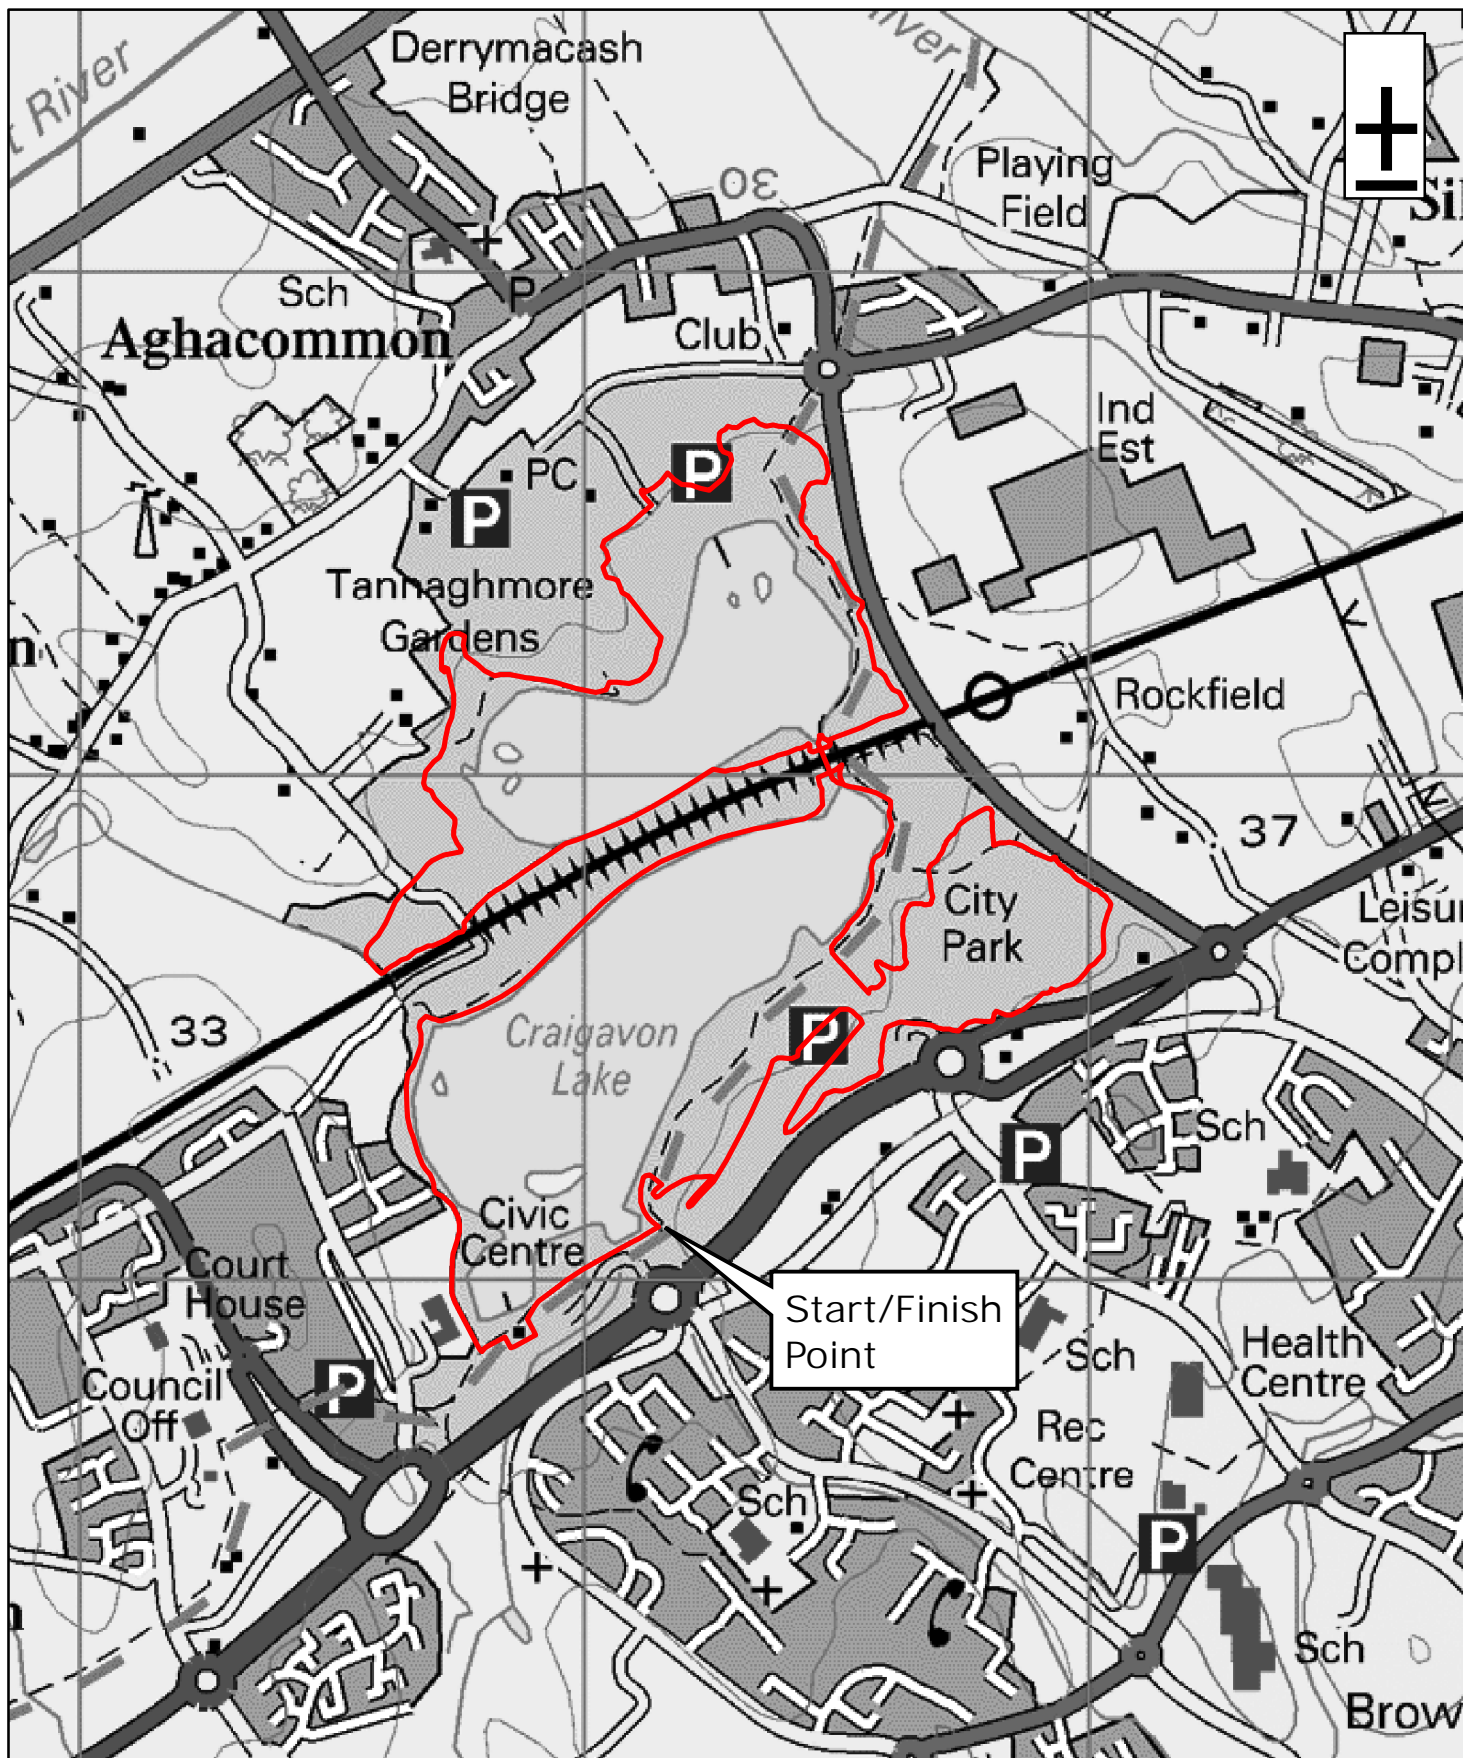

# Craigavon Lakes Mountain Bike Trail

**CycleNI.com**

*Your definitive guide to cycling in Northern Ireland*

1:15,000

0 0.125 0.25 0.5 Miles

This material is Crown Copyright and is reproduced with the permission of Land and Property Services under delegated authority from the Controller of Her Majesty's Stationary Office. © Crown copyright and database rights NIMA ESA&LA205.2