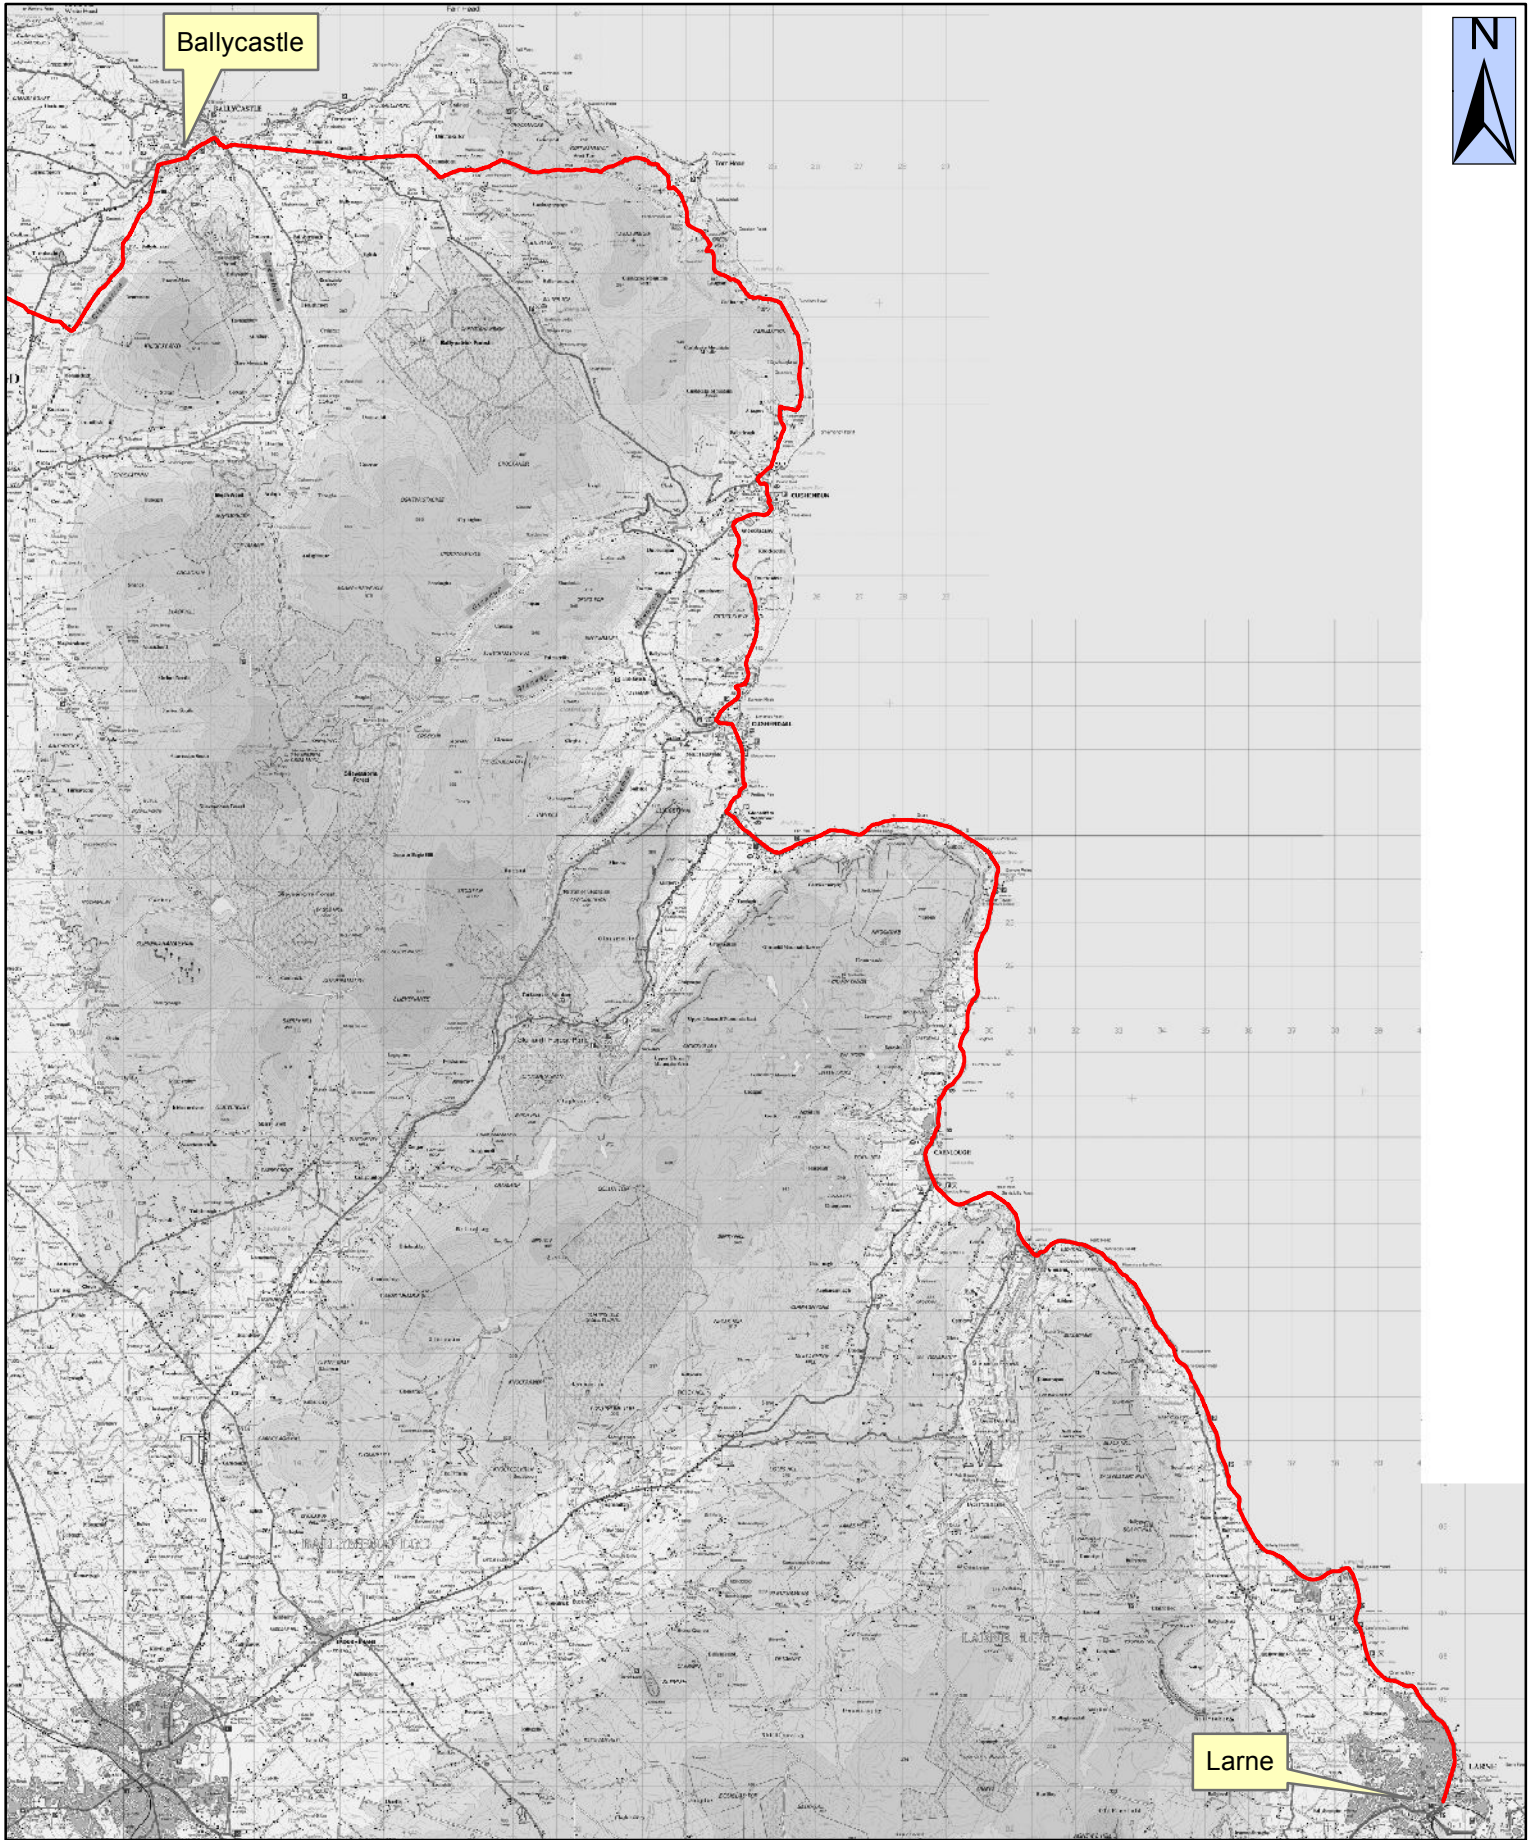

Section 9 - Ballycastle to Larne

1:175,000

0 3 6 Miles

CycleNI.com

Your definitive guide to cycling in Northern Ireland

This material is Crown Copyright and is reproduced with the permission of Land and Property Services under delegated authority from the Controller of Her Majesty's Stationary Office, © Crown copyright and database rights NIMA ESA&LA205.2